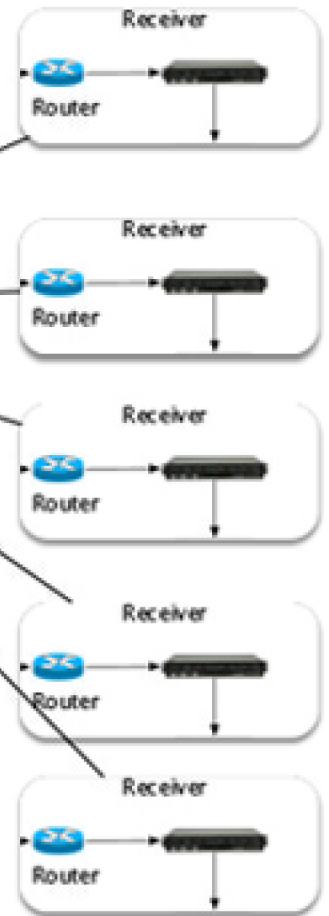

Transport Replaces  
Traditional Satellite

## Our Syndication News Delivery Solution

- WHDT News utilizes a proven, fully integrated and best in class delivery solution to reach its broadcast affiliates with our high-quality live news programming that can be delivered virtually anywhere in the world.
- Rather than costly fiber or satellite, WHDT News opted for advanced technology being used by major broadcast groups to deliver live and recorded content via IP transport
- The delivery is cost effective for top broadcast quality transmission and without latency issues of other IP solutions, so optimal for affiliates of WHDT News original live syndication package.
- WHDT offers/delivers to affiliates the IP connection as an HD distribution end to end turnkey solution (directly from its news broadcast studio to each affiliate) utilizing proprietary IP technology
- The WHDT technical delivery is point to multi-point- our news service can reach more locations with higher operational flexibility and reduced delivery costs over traditional broadcast technologies. We then are able to pass that savings onto our affiliates
- The delivery solution is turnkey and now adds capabilities for ASI/MPEG-TS, MPEG-TS Output over IP and fully integrated support for H.265/HVEC.
- These enhancements enable the ability to integrate with virtually any workflow, providing agility, enhanced capability and cost savings that are unmatched in the marketplace on any platform. This enables us to pass on these savings to our affiliates by not having to pass on or share large delivery expenses